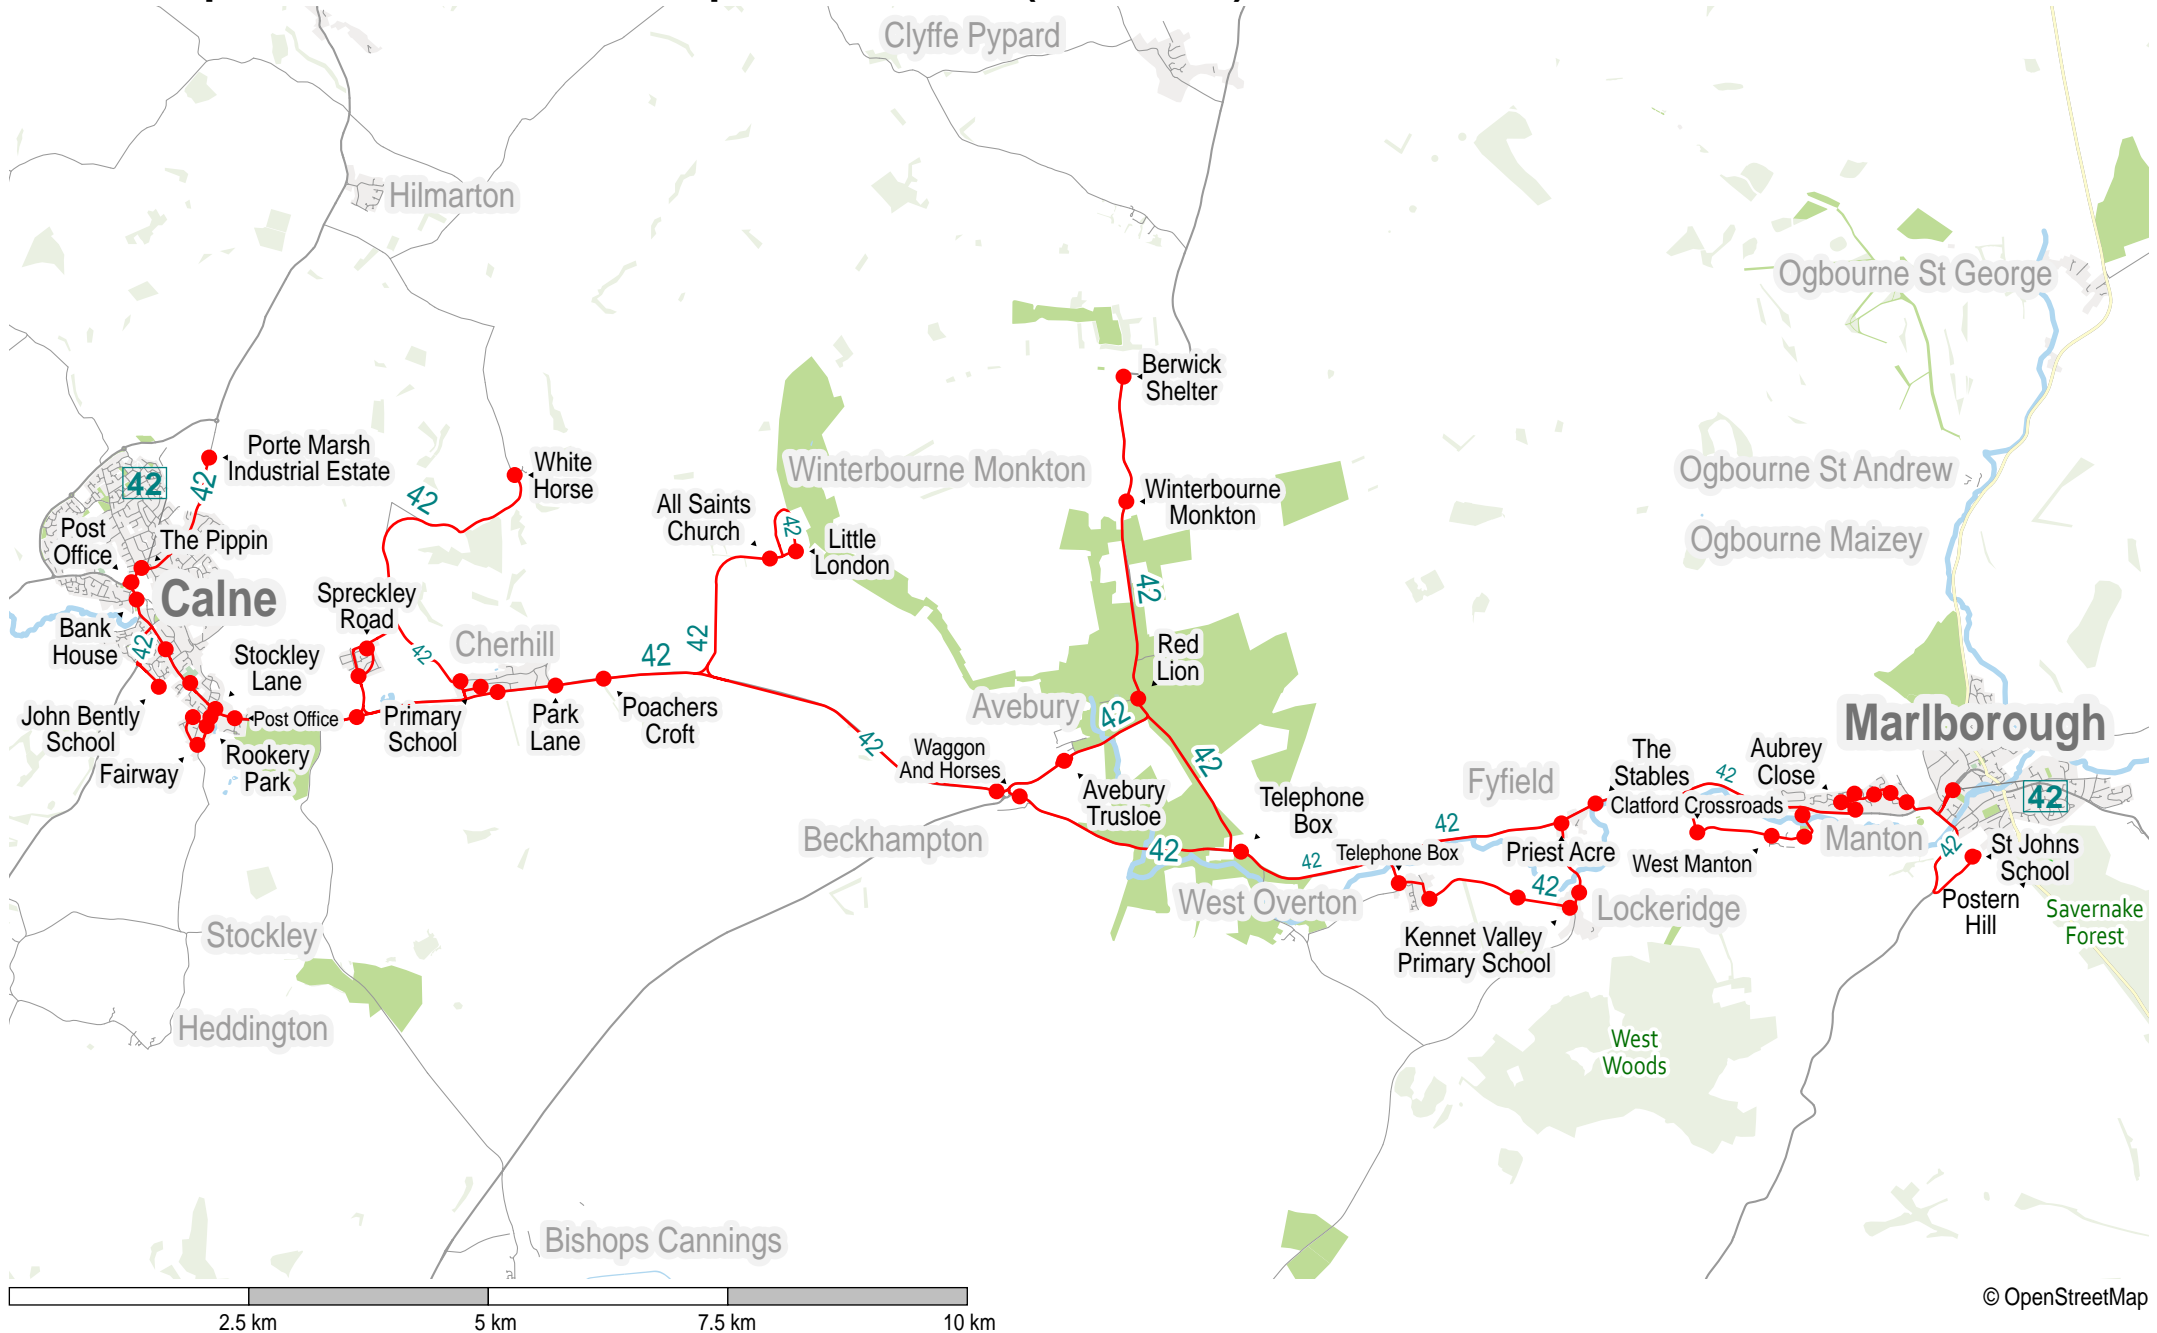

# Route map for Thamesdown Transport service 42 (outbound)

## Route map for Thamesdown Transport service 42 (inbound)